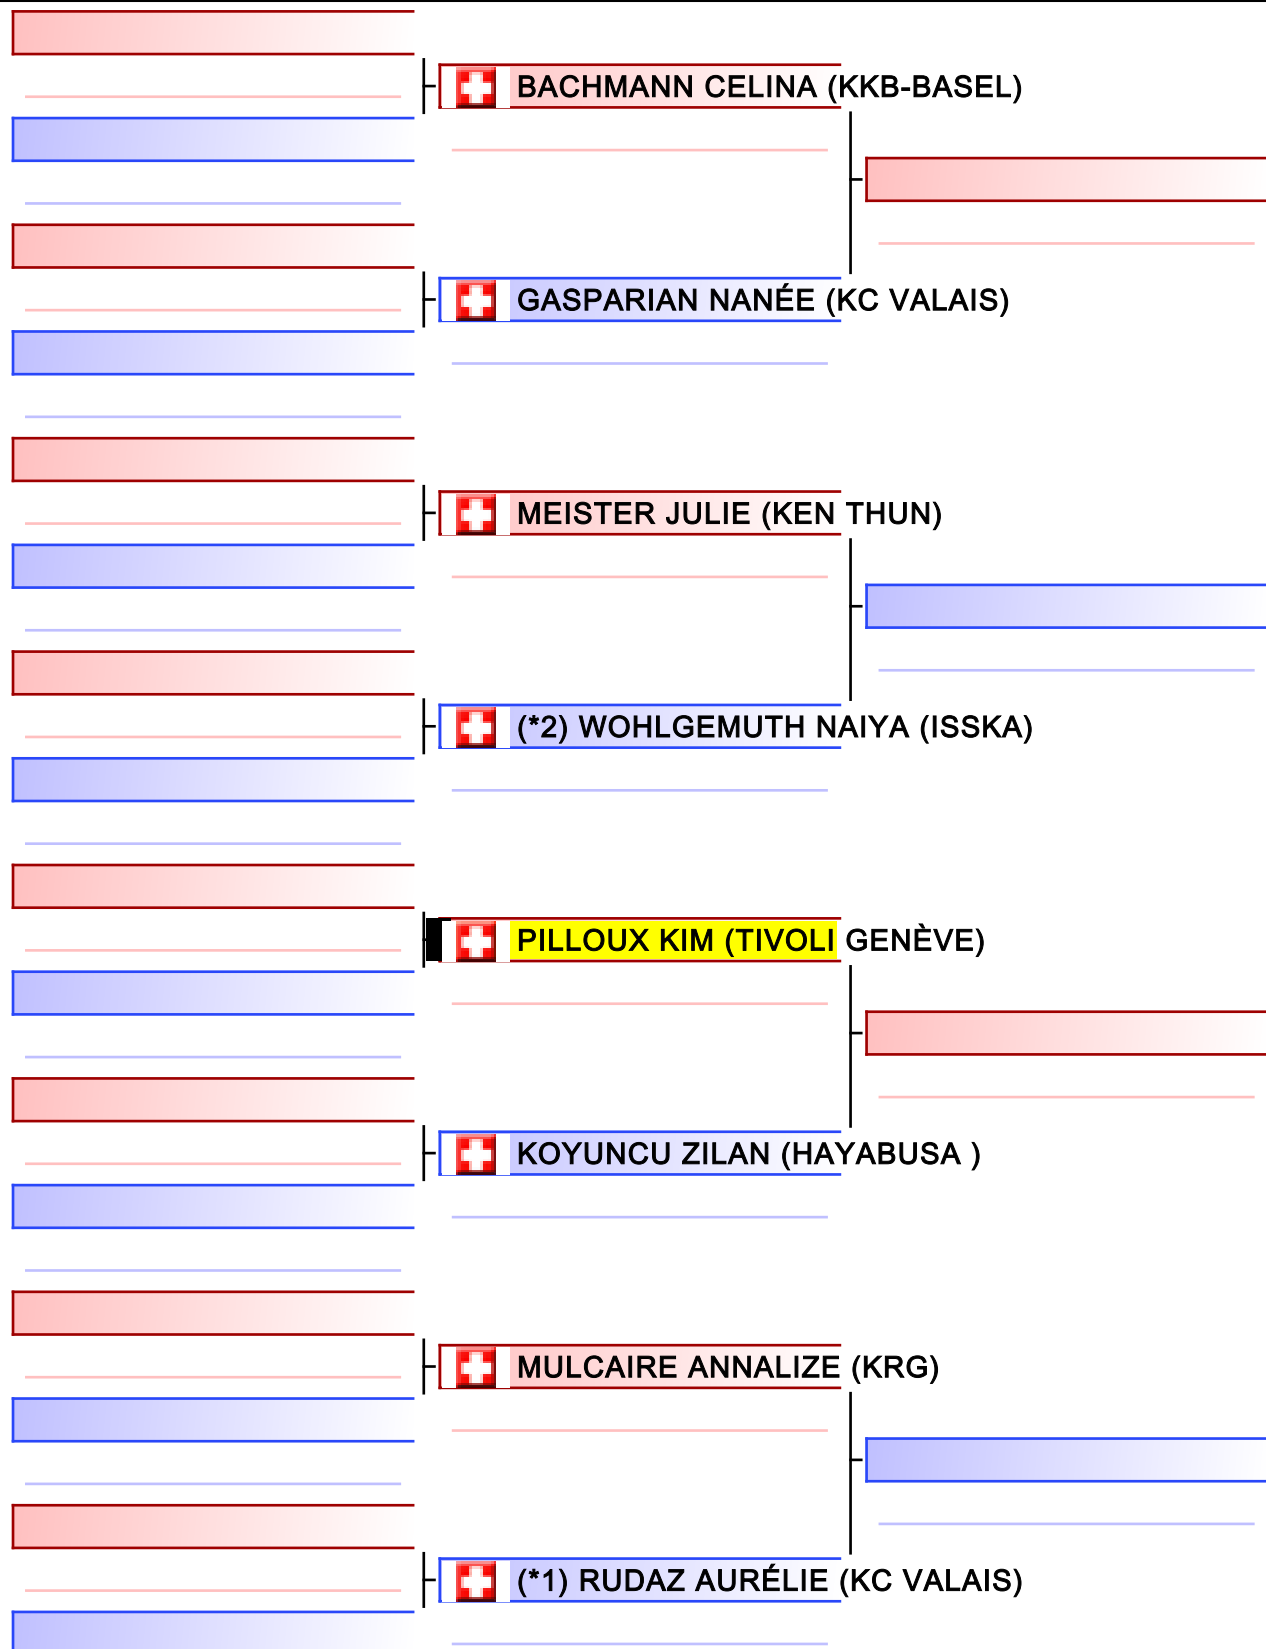

Kata female 11 years

Schweizermeisterschaften / Championnat suisse 2022 - Sursee, Stadthalle, 6210 Sursee, SUI - TIVOLI GENÈVE

Tatami

Pool
1/1

[Original]

*Seeded

Referees:			

Kata male 13 years

Referees:			

Final

[Original]

*Seeded

Referees:			

[Original]

*Seeded

Referees:			

[Original]

*Seeded

Referees:			

[Original]

*Seeded

Referees:			

[Original]

*Seeded