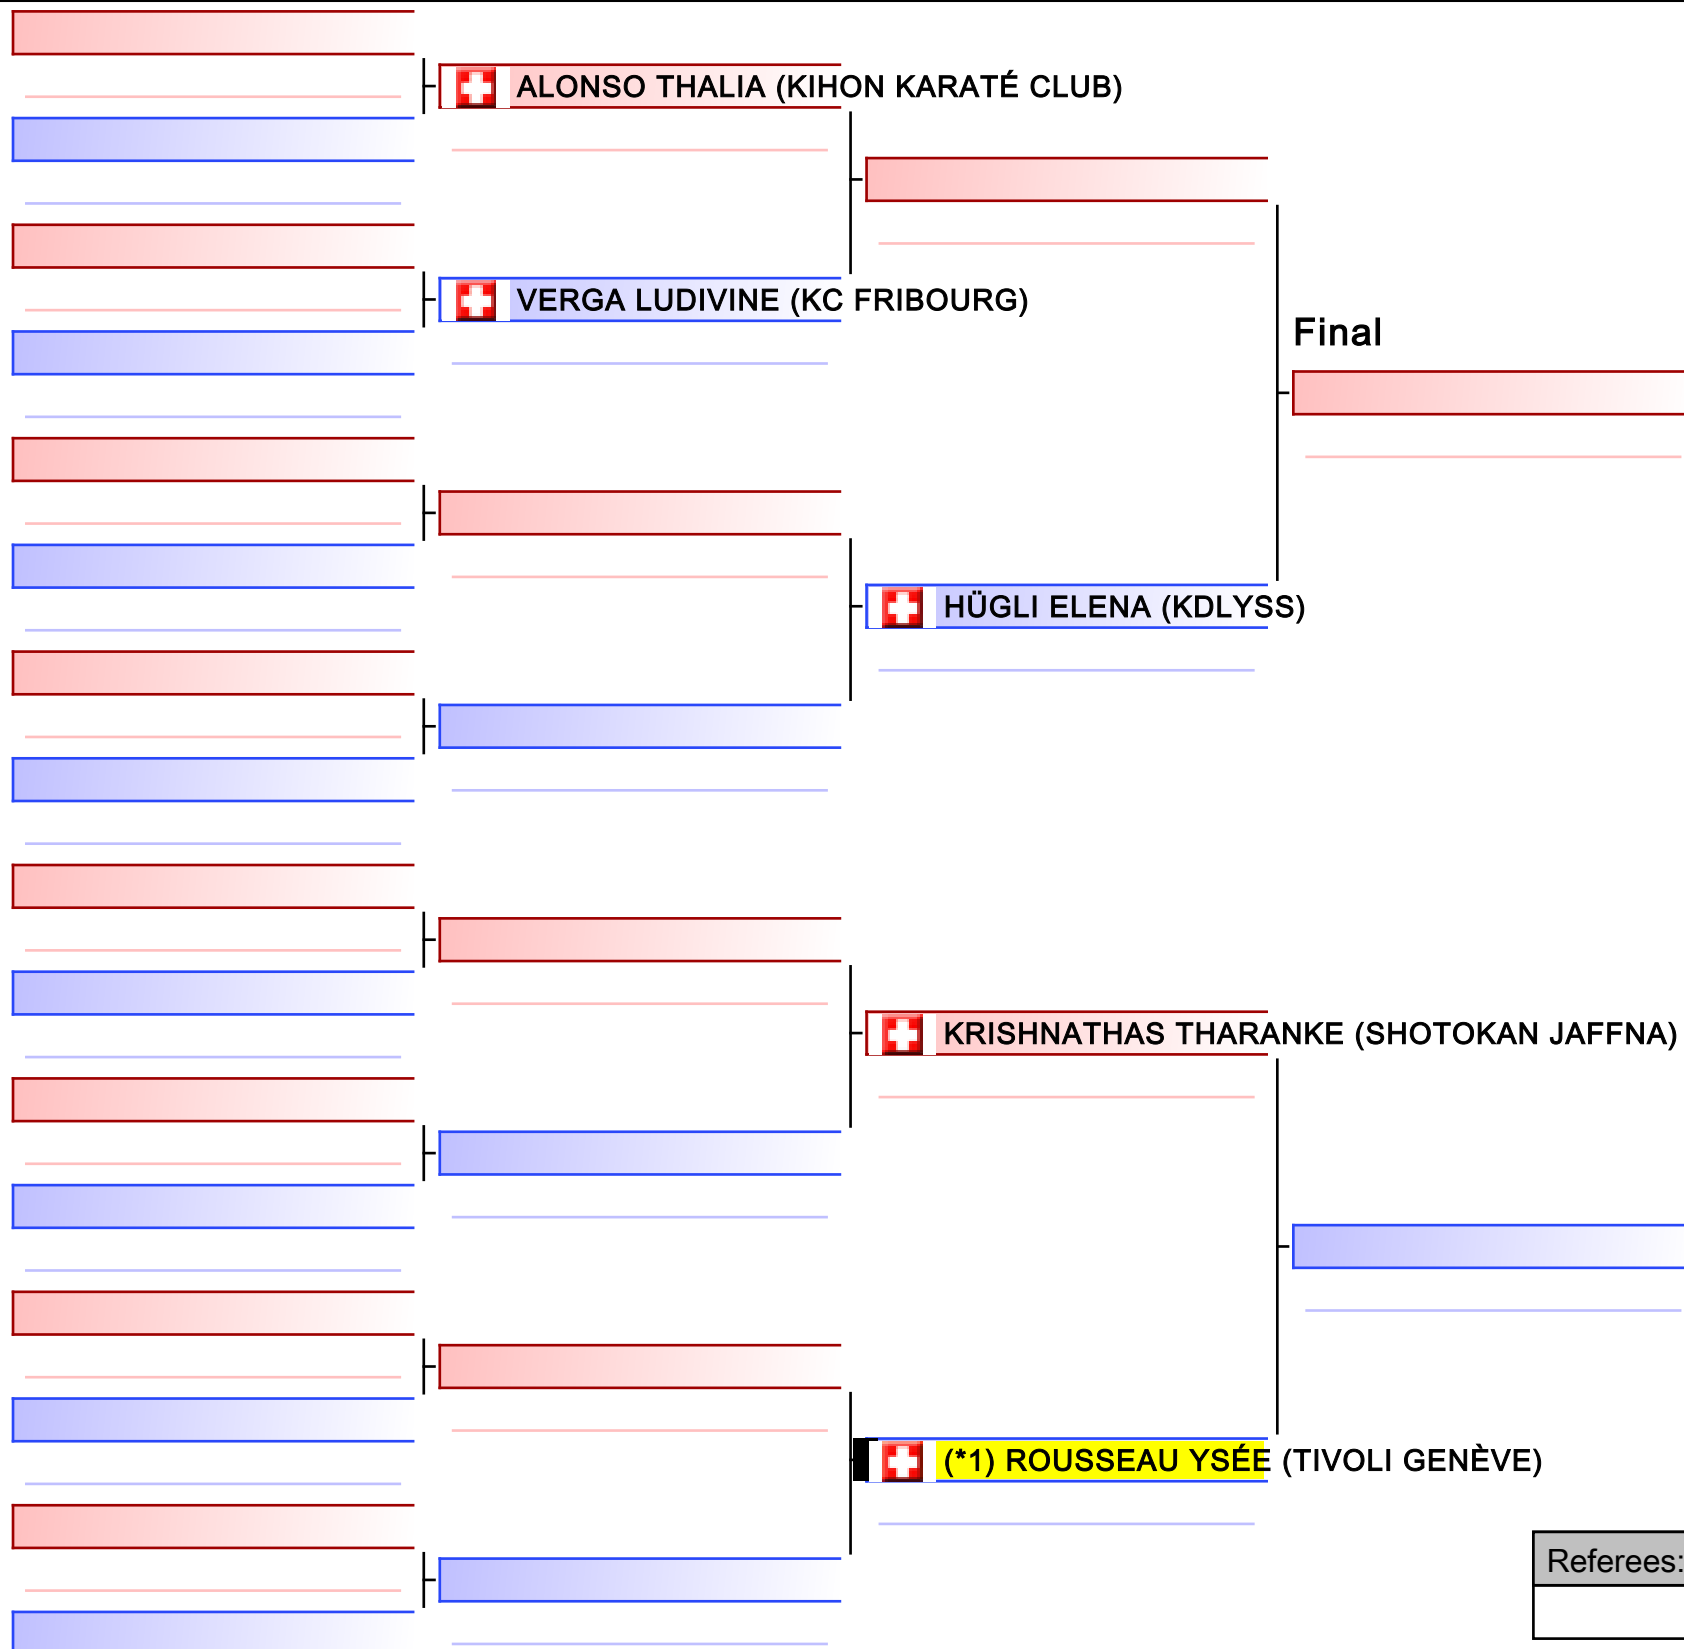

Kata female 11 years

Schweizermeisterschaften / Championnat suisse 2022 - Sursee, Stadthalle, 6210 Sursee, SUI - TIVOLI GENÈVE

Tatami

Pool
1/1

[Original]

*Seeded

Referees:			

Kata male 13 years

Schweizermeisterschaften / Championnat suisse 2022 - Sursee, Stadthalle, 6210 Sursee, SUI - TIVOLI GENÈVE

Tatami

Pool
1/1

[Original]

*Seeded

Referees:			

[Original]

*Seeded

Referees:			

Final

[Original]

*Seeded

Referees:			

[Original]

*Seeded

Referees:			