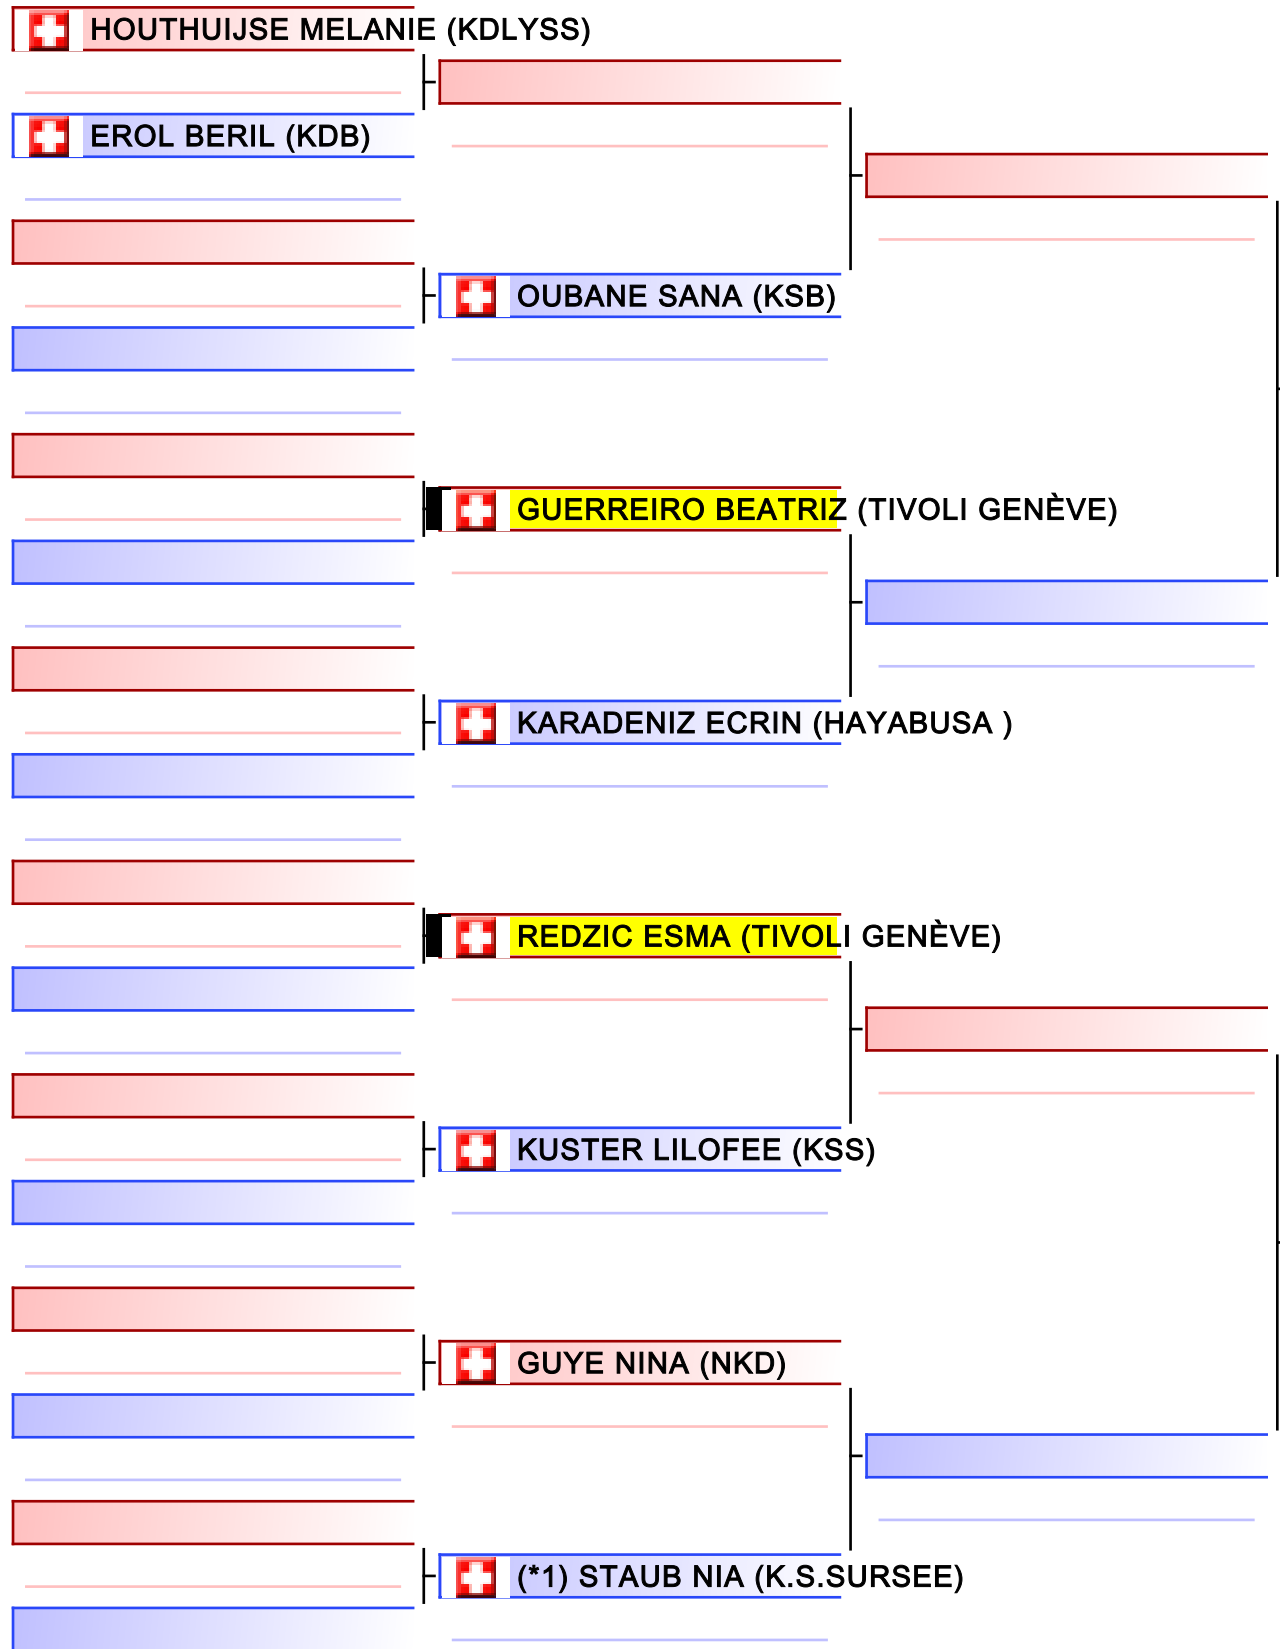

Kata female 11 years

Schweizermeisterschaften / Championnat suisse 2022 - Sursee, Stadthalle, 6210 Sursee, SUI - TIVOLI GENÈVE

Tatami

Pool
1/1

[Original]

*Seeded

Referees:			

Kata male 13 years

Schweizermeisterschaften / Championnat suisse 2022 - Sursee, Stadthalle, 6210 Sursee, SUI - TIVOLI GENÈVE

Tatami

Pool
1/1

[Original]

*Seeded

Referees:			

[Original]

*Seeded

Referees:			

Final

[Original]

*Seeded

Referees:			

[Original]

*Seeded

Referees:			